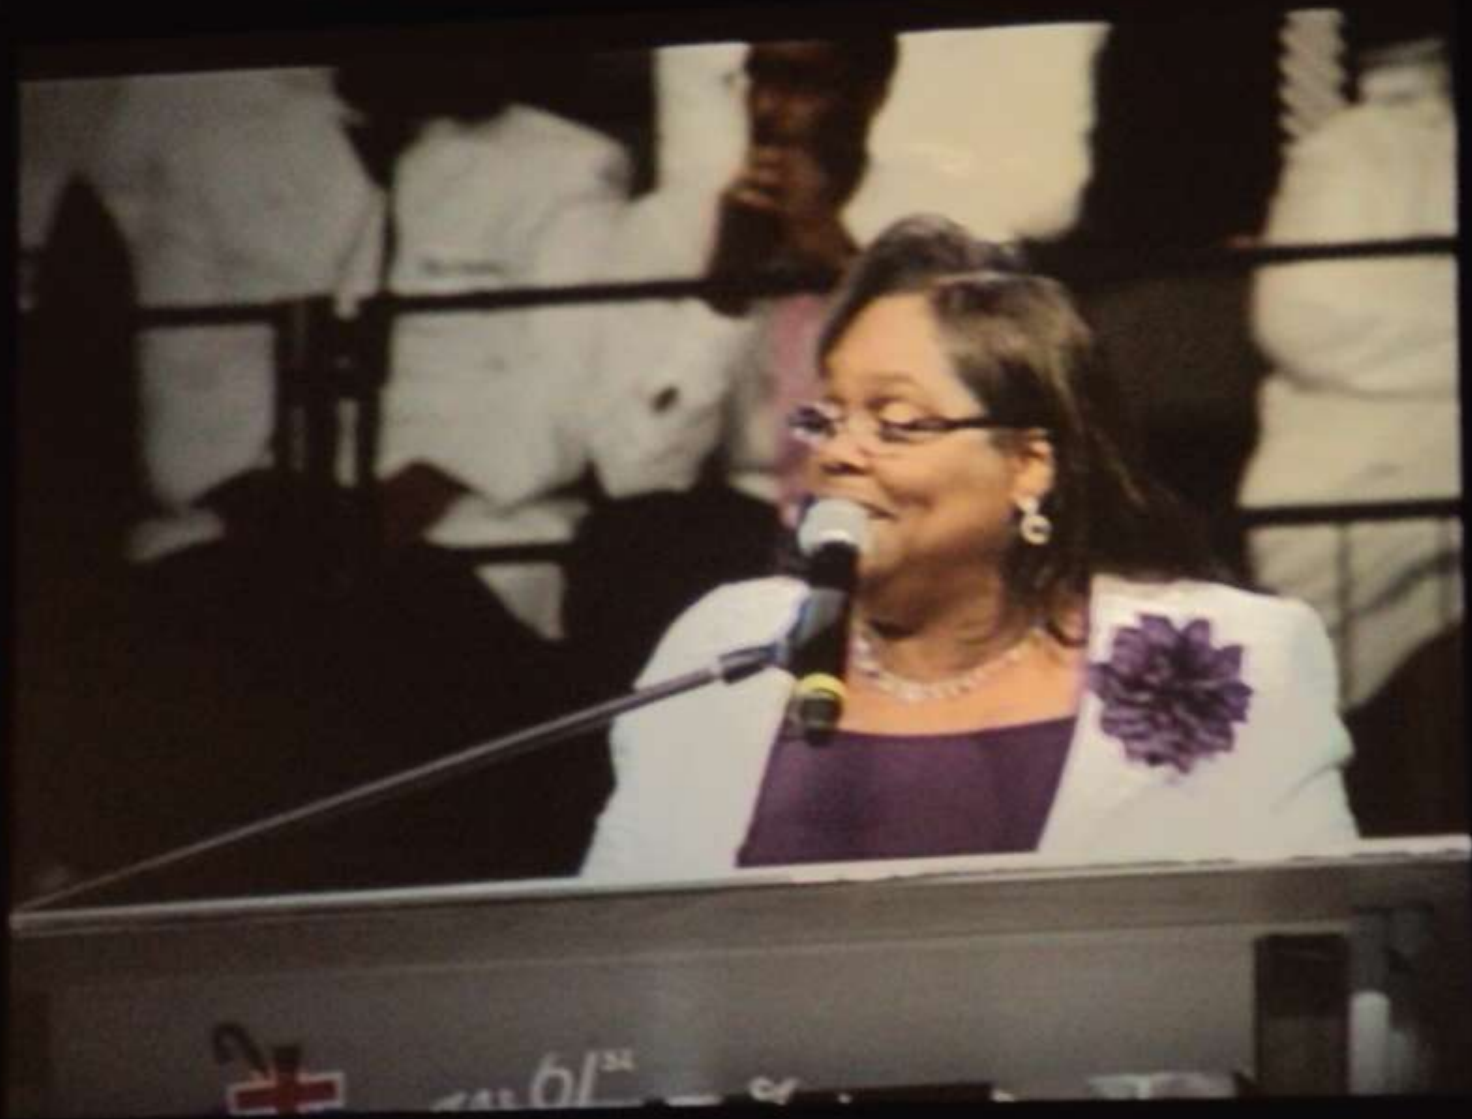

St. Samuel Temple  
Delegates @ 2011 Women's  
Convention – Dallas, TX

ST JOHN S-C

21st World Women's Conference Chicago

Wycliff Av  
← 1700 1800 →

A photograph of a door with a room number sign. The door is dark wood on the left and light-colored textured material on the right. A gold oval sign with the number 1203 is mounted on the right side. A white door frame is visible in the center. A small gap in the door reveals a hallway with a pink wall and a dark object.

# 61st Women's International Convention / Crusade

Monday, May 30 to  
Friday, June 3, 2011

Monday, May  
Friday, June

Dallas, TX

Mother Willie Mae Rivers

Mother Willie M  
Convention P

Bishop Charles E. Blake, Sr.  
Presiding Bishop